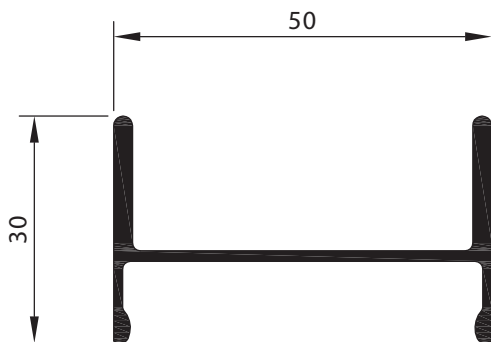

Cover Profile 16
Art. 239119
Art. 238119 painted*

Cover Profile 20
Art. 239129
Art. 238129 painted*

Cover Profile 25
Art. 239139
Art. 238139 painted*

Cover Profile 30
Art. 239149
Art. 238149 painted*

Cover Profile 30
"U" Shaped
Art. 239179

Cover Profile A80
Art. 239509
Art. 239509 painted*

Cover Profile 20
Notched
Art. 239199
Art. 238199 painted*

Cover Profile 50
Flanged
Art. 239189
Art. 238189 painted*

Part No.	Surface Width		Part No.	Surface Width	
	Eloxal in mm	Visible Area in mm		Eloxal in mm	Visible Area in mm
238119	170	82	238179	214	146
238129	186	90	238189	236	150
238139	206	100	238199	216	106
238149	226	110			