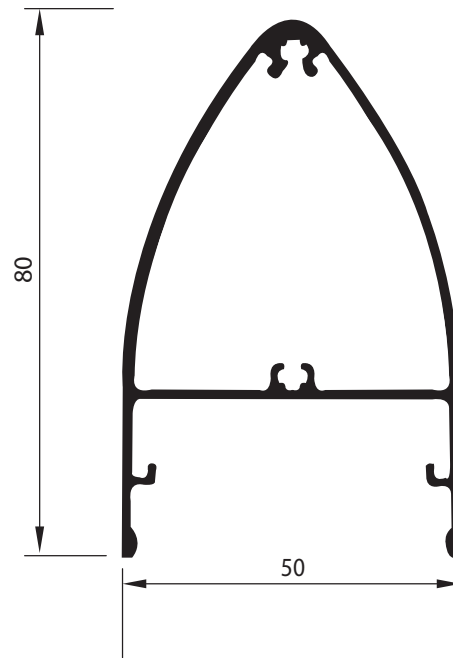

Cover Profile 16
Art. 239119
Art. 238119 painted*

Cover Profile 20
Art. 239129
Art. 238129 painted*

Cover Profile 25
Art. 239139
Art. 238139 painted*

Cover Profile 30
Art. 239149
Art. 238149 painted*

Cover Profile 30
"U" Shaped
Art. 239179

Cover Profile A80
Art. 239509
Art. 239509 painted*

Cover Profile 20
Notched
Art. 239199
Art. 238199 painted*

Cover Profile 50
Flanged
Art. 239189
Art. 238189 painted*

Part No.	Surface Width		Part No.	Surface Width	
	Eloxal in mm	Visible Area in mm		Eloxal in mm	Visible Area in mm
238119	170	82	238179	214	146
238129	186	90	238189	236	150
238139	206	100	238199	216	106
238149	226	110			