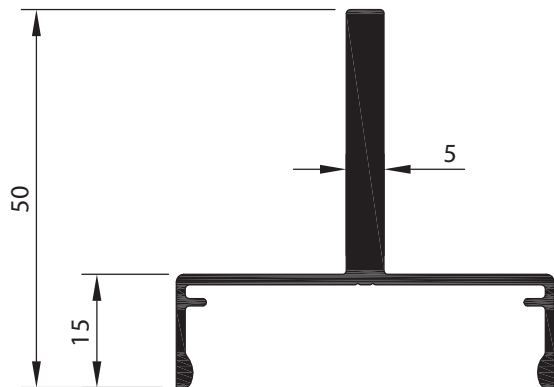

Cover Profile 16
Art. 239119
Art. 238119 painted*

Cover Profile 20
Art. 239129
Art. 238129 painted*

Cover Profile 25
Art. 239139
Art. 238139 painted*

Cover Profile 30
Art. 239149
Art. 238149 painted*

Cover Profile 30
"U" Shaped
Art. 239179

Cover Profile A80
Art. 239509
Art. 239509 painted*

Cover Profile 20
Notched
Art. 239199
Art. 238199 painted*

Cover Profile 50
Flanged
Art. 239189
Art. 238189 painted*

Part No.	Surface Width		Part No.	Surface Width	
	Eloxal in mm	Visible Area in mm		Eloxal in mm	Visible Area in mm
238119	170	82	238179	214	146
238129	186	90	238189	236	150
238139	206	100	238199	216	106
238149	226	110			